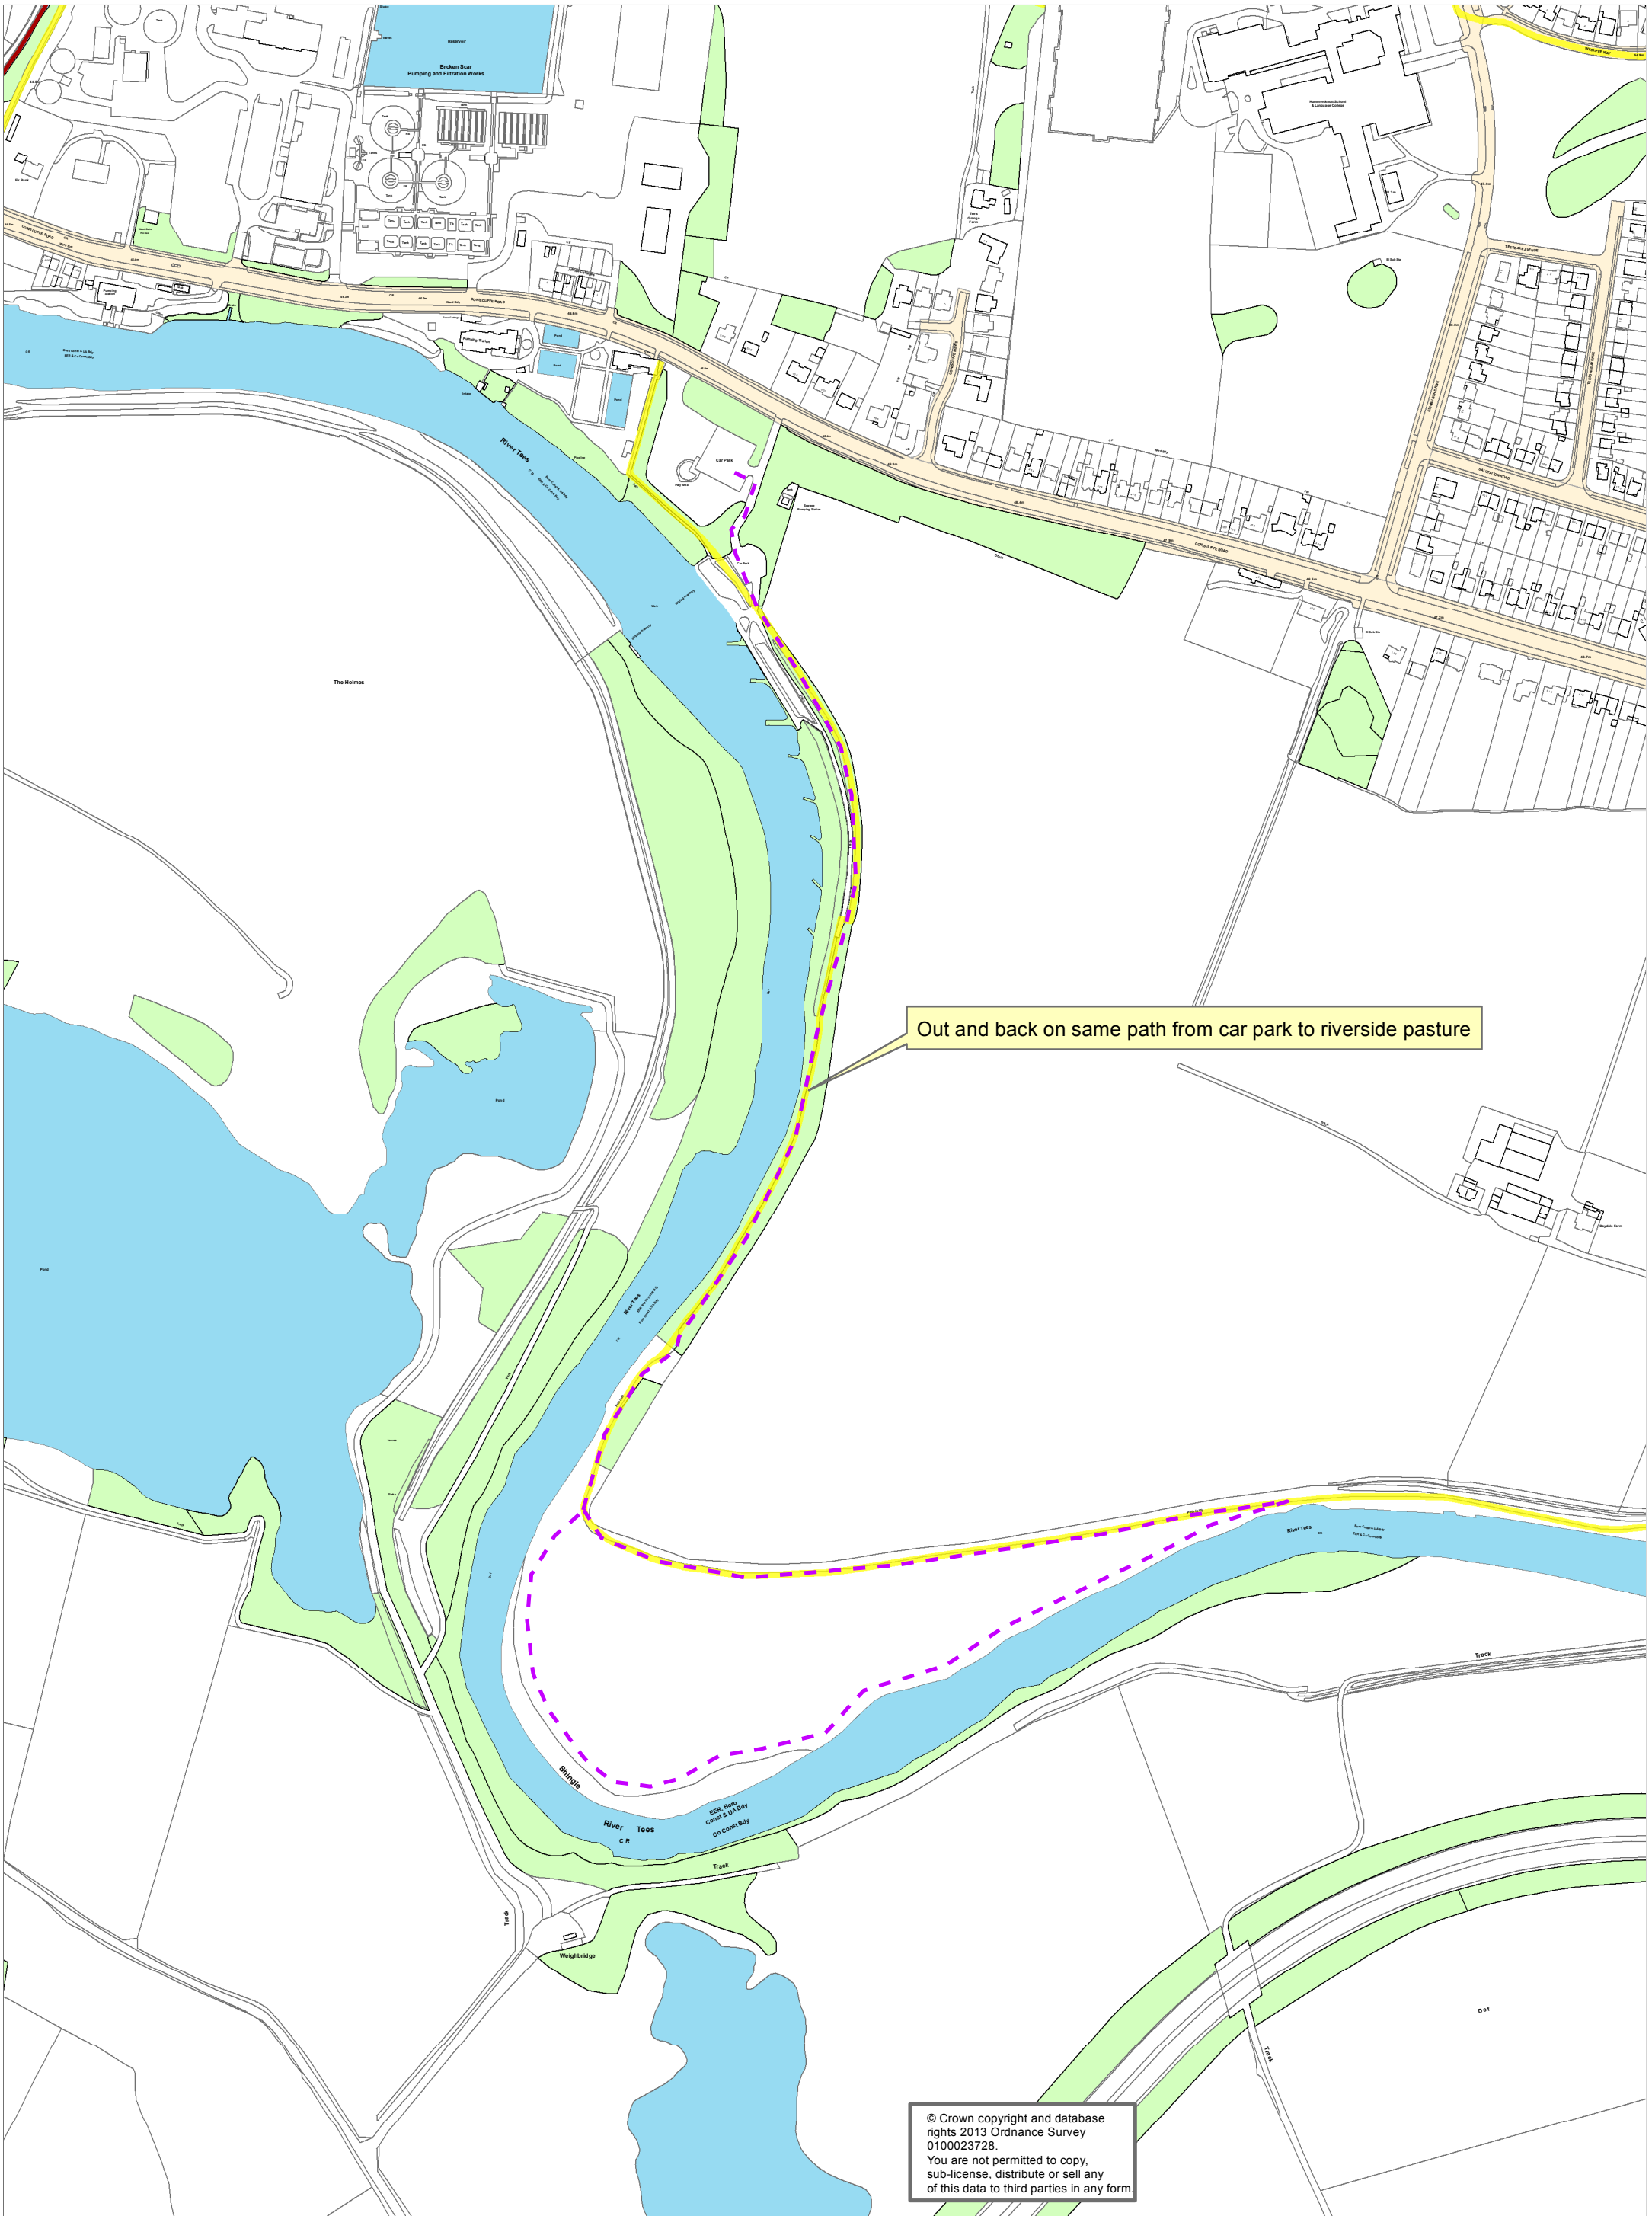

Scale 1:5,000

Adopted Highway 

Route of walk 

Key:

Public Footpath 

Public Bridleway 

Parish boundary 

Out and back on same path from car park to riverside pasture